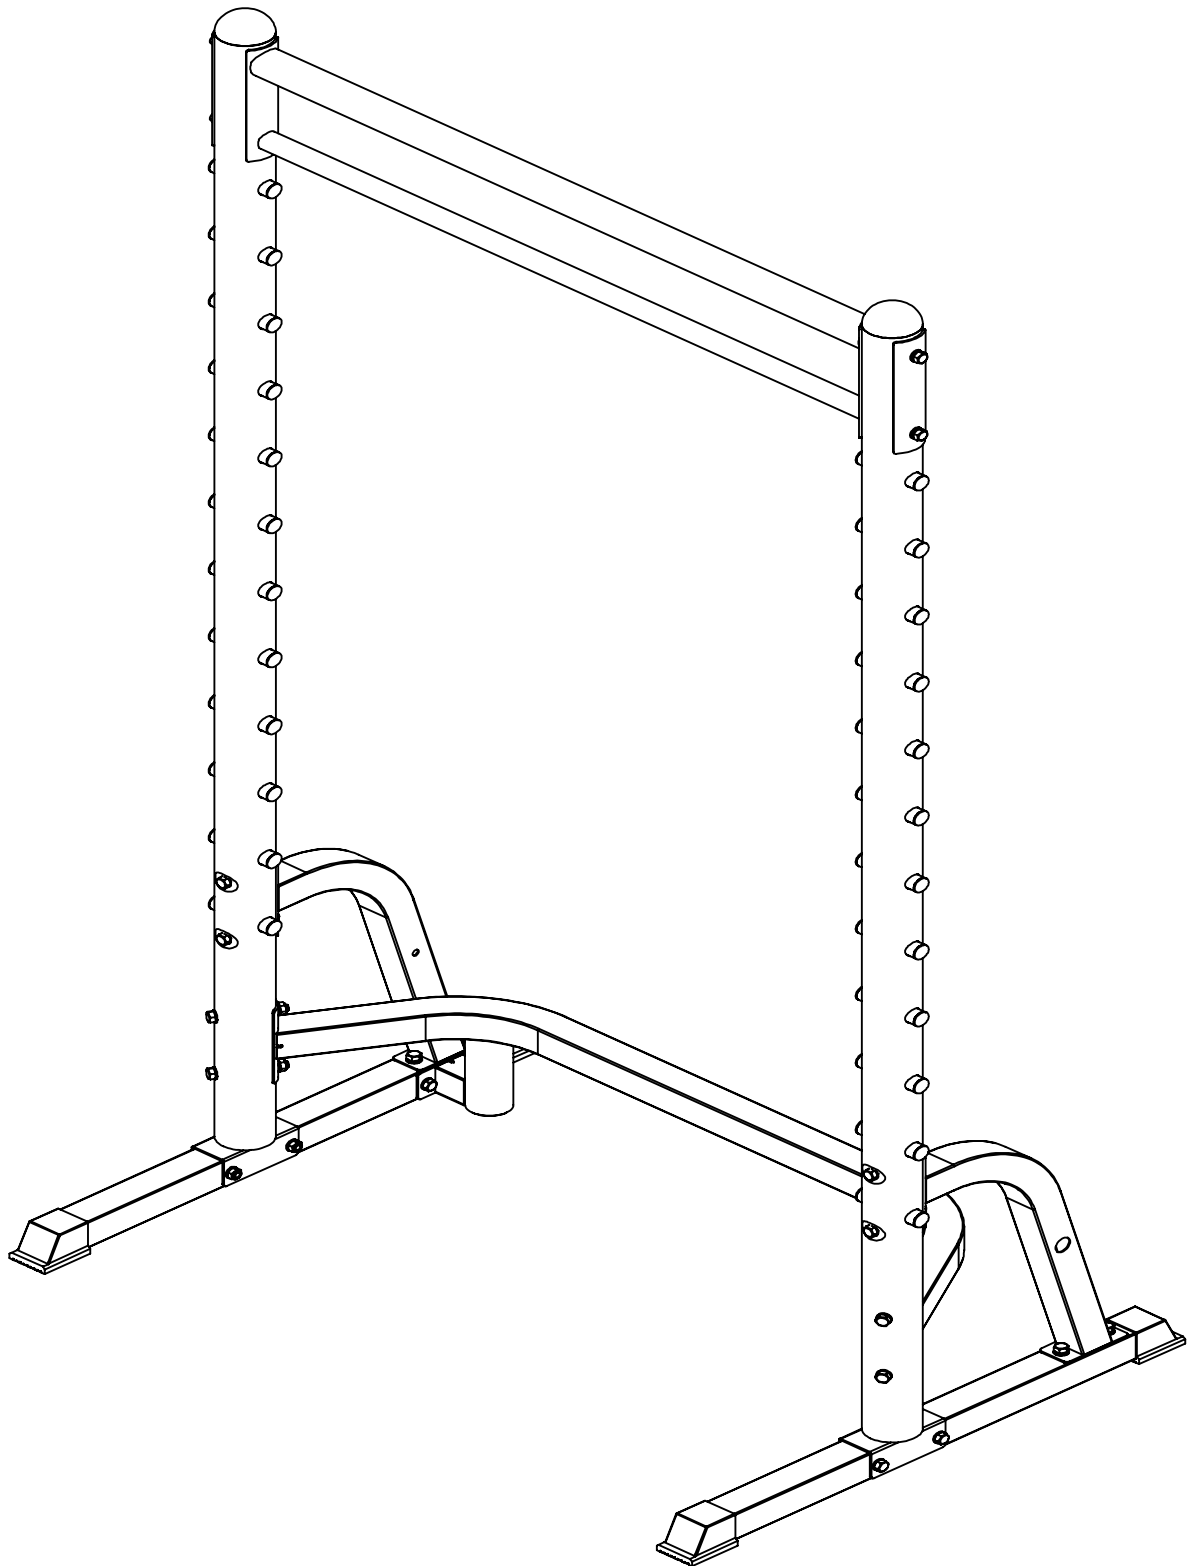

**REBEL**  
BORN TO BE STRONG

ПОЛУРАМА  
МНОГОФУНКЦИОНАЛЬНАЯ  
ДЛЯ ТРЕНИРОВКИ  
СО ШТАНГОЙ  
REBEL-H30

**RPR30**

инструкция по сборке

# REBEL

BORN TO BE STRONG

инструкция по сборке

# REBEL

BORN TO BE STRONG

NO.	SPARE PART NAME	NOTE	QTY
10	shim	ø10	2
19	safety gear long welding assembly		2
20	parallel bars assembly - right		1
21	parallel bars assembly - left		1
22	short safety gear weldment		2
23	barbell chip rod welding assembly		2
24	outside the hexagon bolt	M10*25	2
25	butterfly clip		2