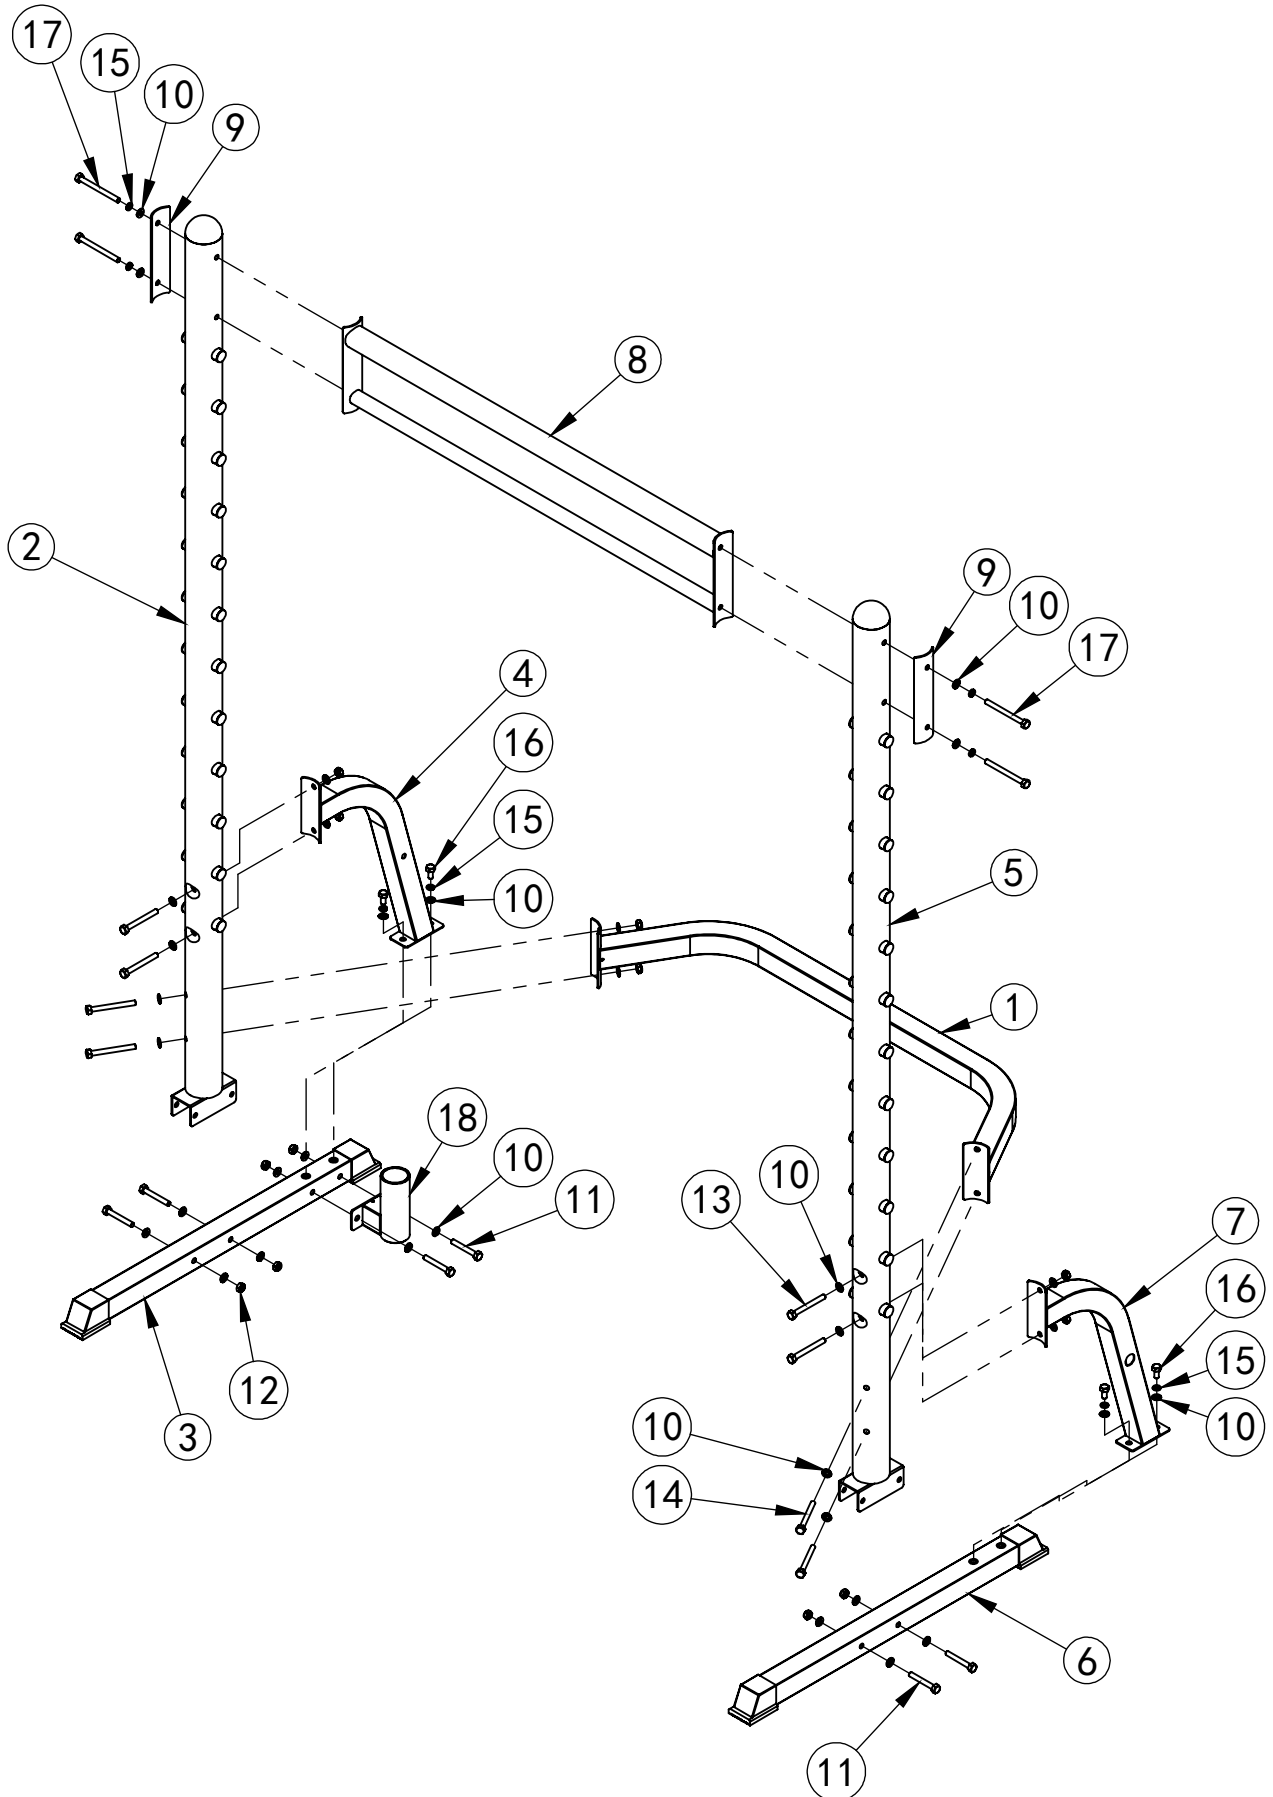

**REBEL**  
BORN TO BE STRONG

ПОЛУРАМА  
МНОГОФУНКЦИОНАЛЬНАЯ  
ДЛЯ ТРЕНИРОВКИ  
СО ШТАНГОЙ  
REBEL-H30

**RPR30**

инструкция по сборке

# REBEL

BORN TO BE STRONG

инструкция по сборке

# REBEL

BORN TO BE STRONG

NO.	SPARE PART NAME	NOTE	QTY
10	shim	ø10	2
19	safety gear long welding assembly		2
20	parallel bars assembly - right		1
21	parallel bars assembly - left		1
22	short safety gear weldment		2
23	barbell chip rod welding assembly		2
24	outside the hexagon bolt	M10*25	2
25	butterfly clip		2