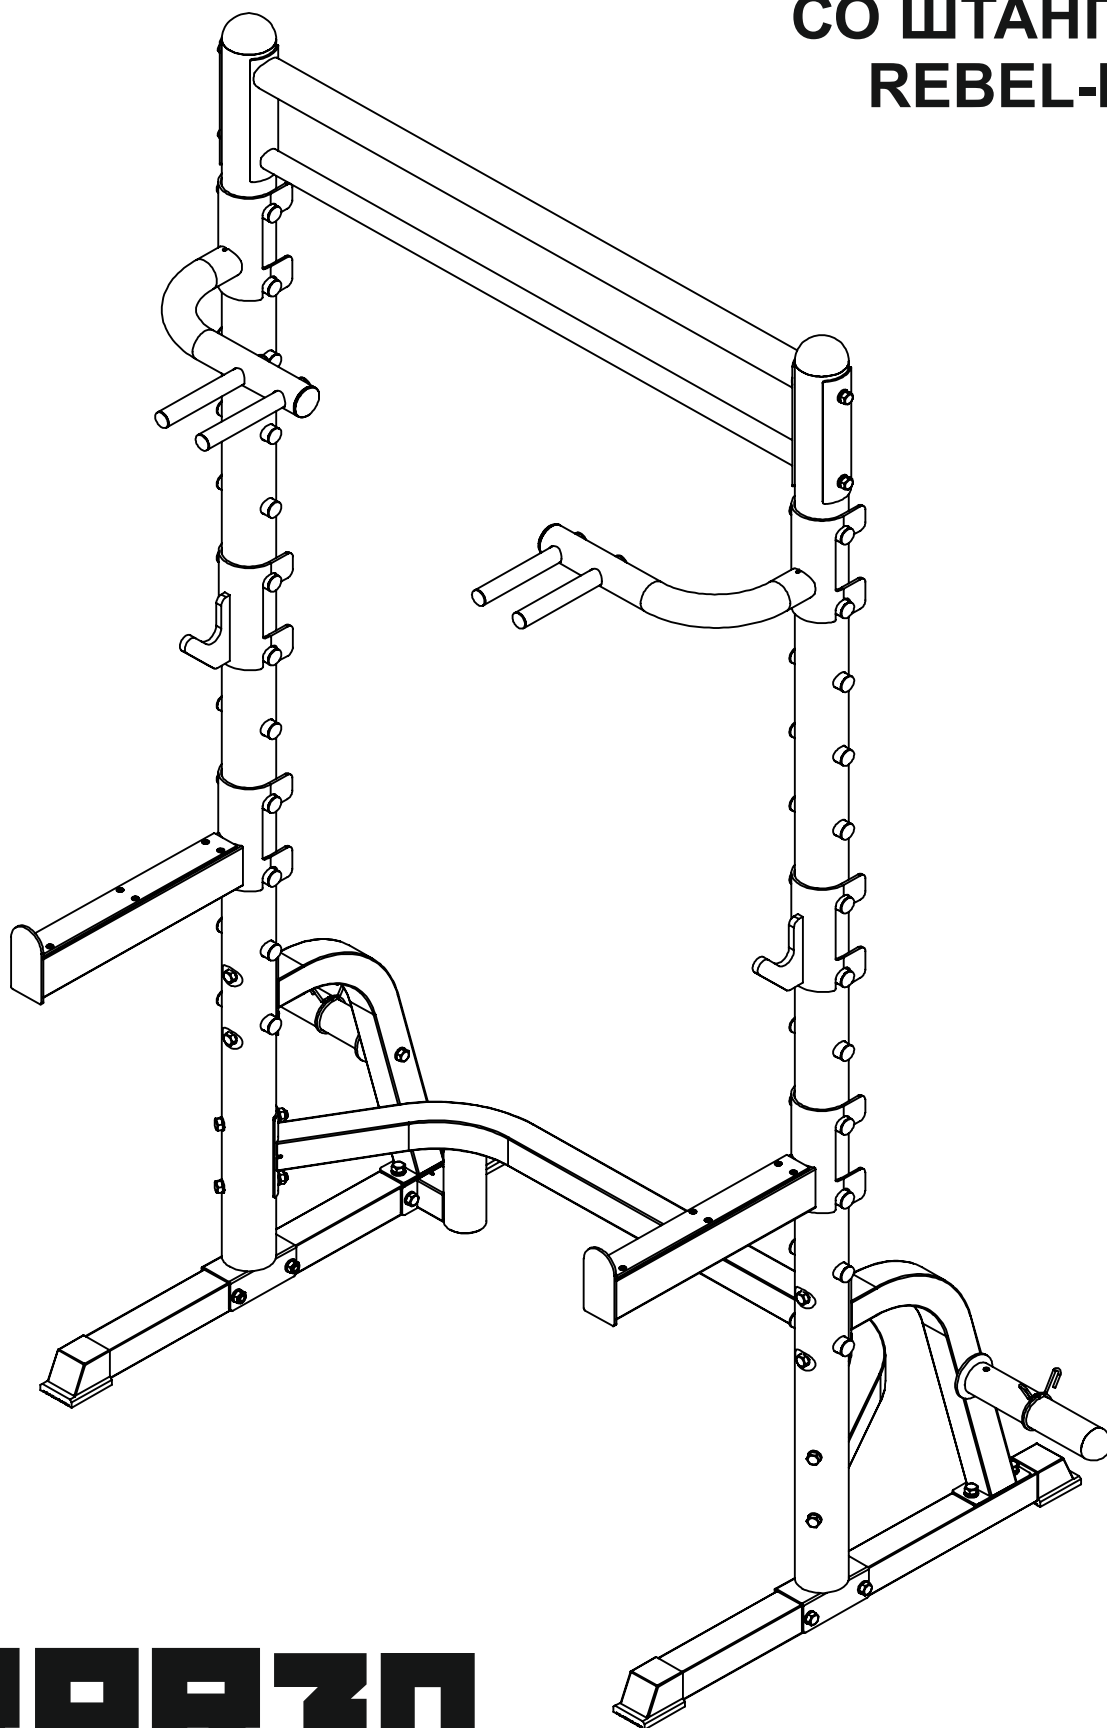

**REBEL**  
BORN TO BE STRONG

ПОЛУРАМА  
МНОГОФУНКЦИОНАЛЬНАЯ  
ДЛЯ ТРЕНИРОВКИ  
СО ШТАНГОЙ  
REBEL-H30

**RPR30**

инструкция по сборке

# REBEL

BORN TO BE STRONG

инструкция по сборке

# REBEL

BORN TO BE STRONG

NO.	SPARE PART NAME	NOTE	QTY
10	shim	ø10	2
19	safety gear long welding assembly		2
20	parallel bars assembly - right		1
21	parallel bars assembly - left		1
22	short safety gear weldment		2
23	barbell chip rod welding assembly		2
24	outside the hexagon bolt	M10*25	2
25	butterfly clip		2

# REBEL

BORN TO BE STRONG